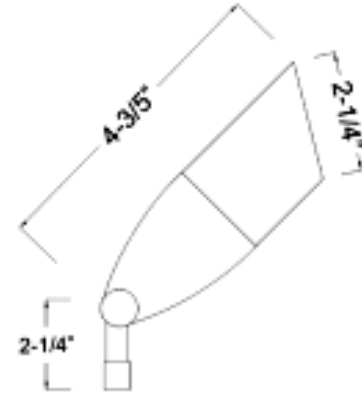

DIMENSIONS:

AD-003-BK
AD-003-BR
AD-003-SIL

12V LED DIRECTIONAL LIGHTS - ALUMINUM

Ideal for walkway and pathway, stairway and more.

ELECTRICAL SPECIFICATIONS:

- Voltage: 12V AC/DC
- Wattage: 7W Max (5W included)
- Efficacy: 78LM/W/71LM/W

HOUSING SPECIFICATIONS:

- Housing Material: Aluminum
- Finish: Black or Bronze or Silver
- 2FT. STP-2 18AWG lead wire
- 8-1/2" Non-metallic Spike
- Silicon-filled Wire Nuts
- IP rating: IP67, Wet Locations

- 5W LED Glass MR16 Lamp Included (WESTGATE Part Number: MR16-400L-30K-D)
- Lens: Flat Glass Lens
- Total lumens: 400LM
- Color Temperature: 3000K
- Beam Angle: 36°

WARRANTY: 1 years